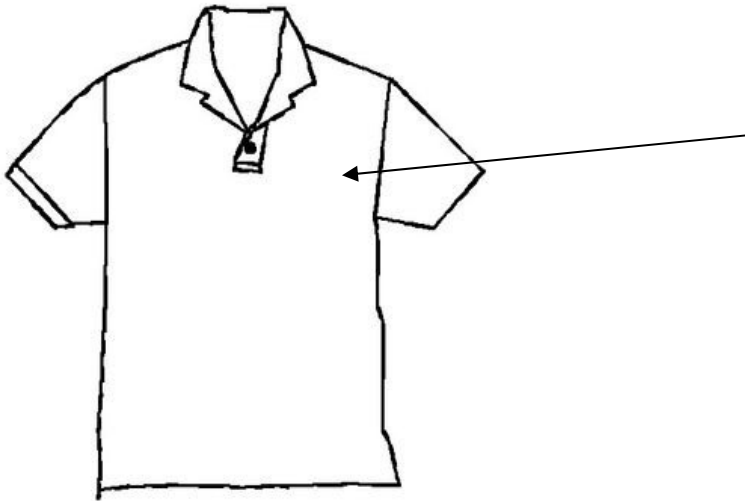

# WHS Spirit Booster Club Polo Order Form

White short sleeve superblend with stain release treatment.  
 Pricing breakdown (includes sales tax):

Women's	XS-XL	\$19.75	Men's	S-XL	\$19.75
	XXL	\$21.95		XXL	\$21.95
	3XL	\$23.05		3XL	\$23.05
				4XL	\$24.15

Embroidered on Front Left Side

NAME \_\_\_\_\_

Women / Men    SIZE \_\_\_\_\_    QTY \_\_\_\_\_    PRICE \_\_\_\_\_  
 (Circle One)

Women / Men    SIZE \_\_\_\_\_    QTY \_\_\_\_\_    PRICE \_\_\_\_\_  
 (Circle One)